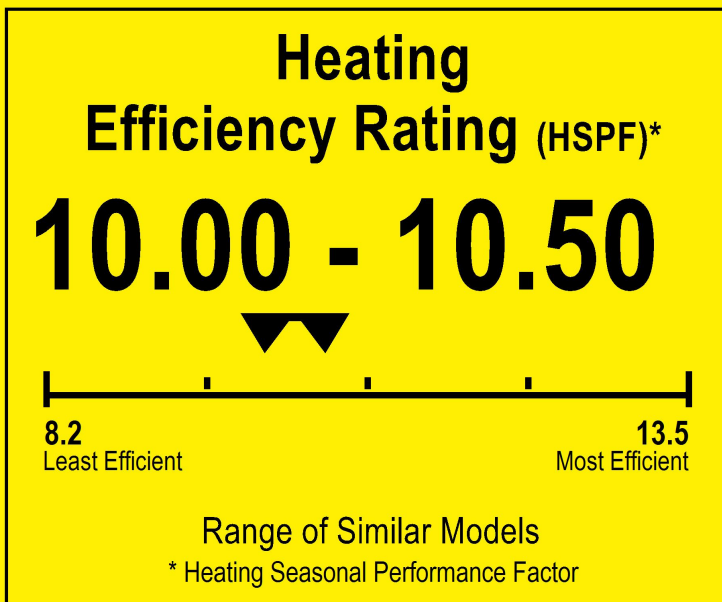

# ENERGYGUIDE

Heat Pump  
Cooling and Heating  
Split System

CLASSIC  
Model MRSVHC60AS

▼▼ This system's efficiency ratings depend on the coil your contractor installs with this unit. The heating efficiency rating varies slightly in different geographic regions. Ask your contractor for details.