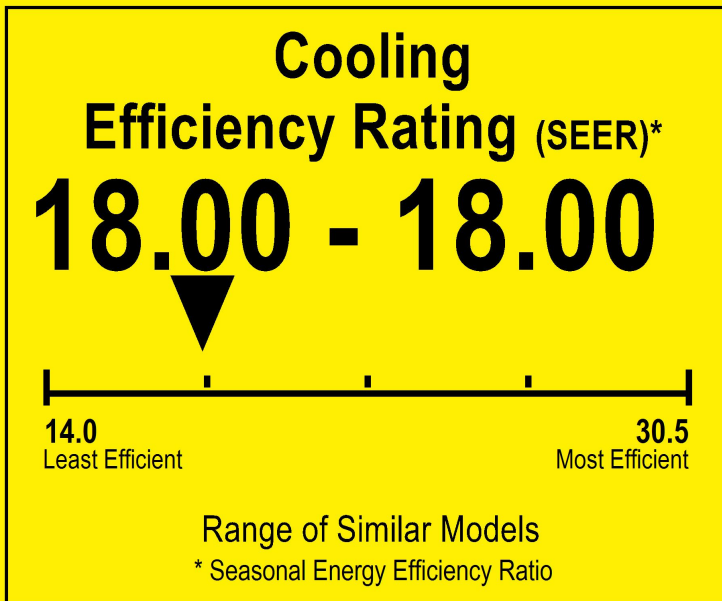

# ENERGYGUIDE

Heat Pump  
Cooling and Heating  
Split System

CLASSIC  
Model MRSVHC60AS

▼▼ This system's efficiency ratings depend on the coil your contractor installs with this unit. The heating efficiency rating varies slightly in different geographic regions. Ask your contractor for details.