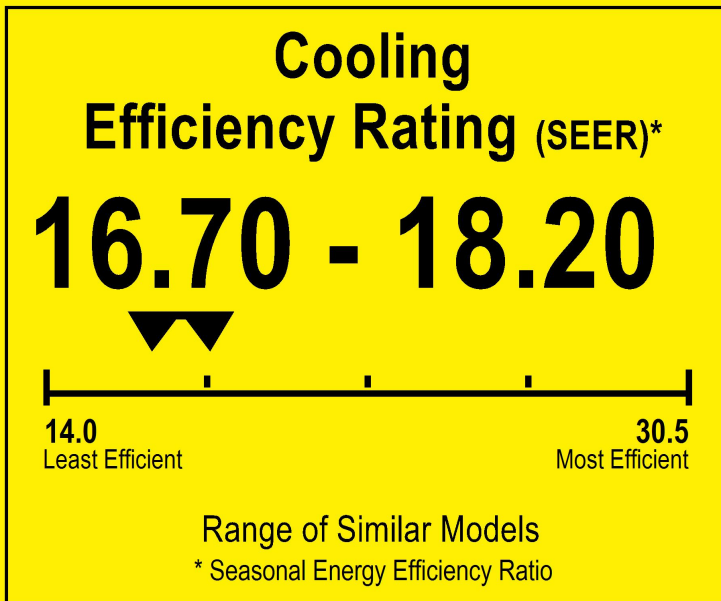

# ENERGYGUIDE

Heat Pump  
Cooling and Heating  
Split System

CLASSIC  
Model MRSVHC36AS

▼▼ This system's efficiency ratings depend on the coil your contractor installs with this unit. The heating efficiency rating varies slightly in different geographic regions. Ask your contractor for details.