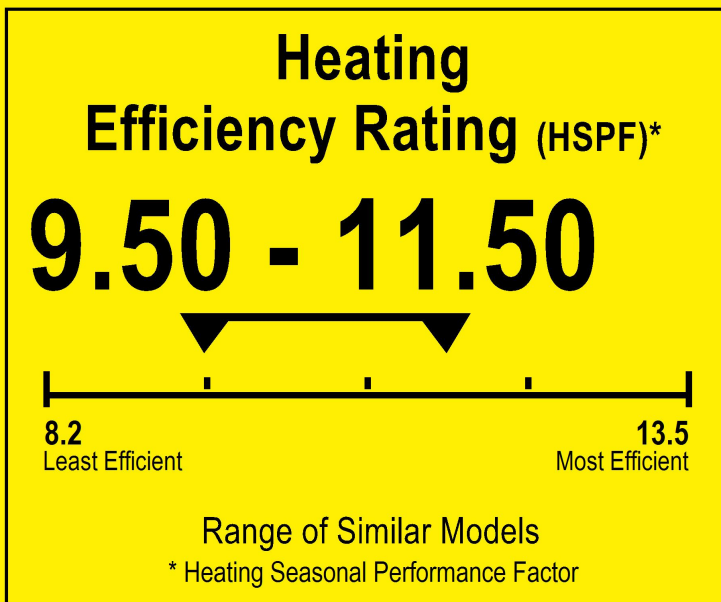

# ENERGYGUIDE

Heat Pump  
Cooling and Heating  
Split System

CLASSIC  
Model MRSVHC36AS

▼▼ This system's efficiency ratings depend on the coil your contractor installs with this unit. The heating efficiency rating varies slightly in different geographic regions. Ask your contractor for details.