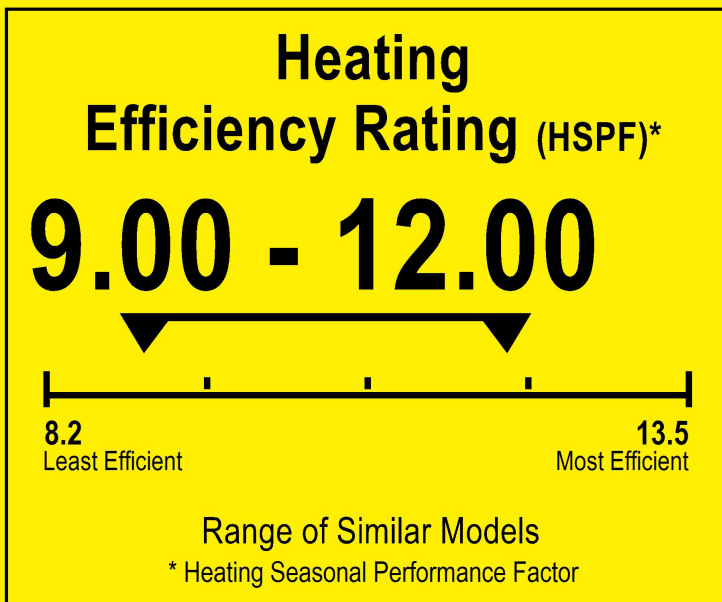

# ENERGYGUIDE

Heat Pump  
Cooling and Heating  
Split System

CLASSIC  
Model MRSVHC24AS

This system's efficiency ratings depend on the coil your contractor installs with this unit. The heating efficiency rating varies slightly in different geographic regions. Ask your contractor for details.