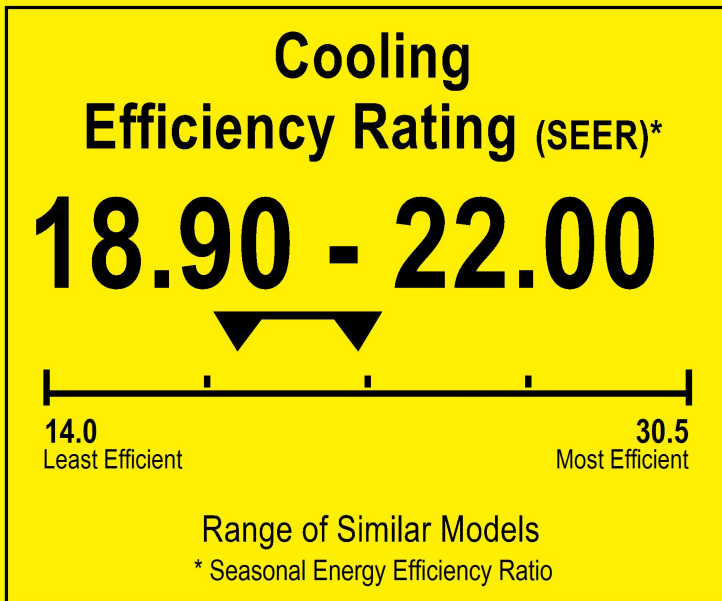

# ENERGYGUIDE

Heat Pump  
Cooling and Heating  
Split System

CLASSIC  
Model MRSVHC24AS

This system's efficiency ratings depend on the coil your contractor installs with this unit. The heating efficiency rating varies slightly in different geographic regions. Ask your contractor for details.