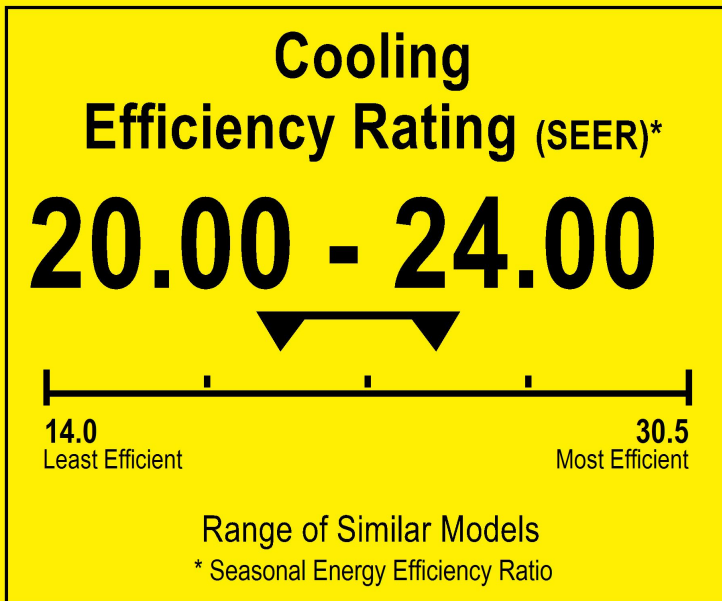

U.S. Government

Federal law prohibits removal of this label before consumer purchase.

ENERGYGUIDE

Heat Pump
Cooling and Heating
Split System

CLASSIC
Model MRSVHC18AS

▼ This system's efficiency ratings depend on the coil your contractor installs with this unit. The heating efficiency rating varies slightly in different geographic regions. Ask your contractor for details.