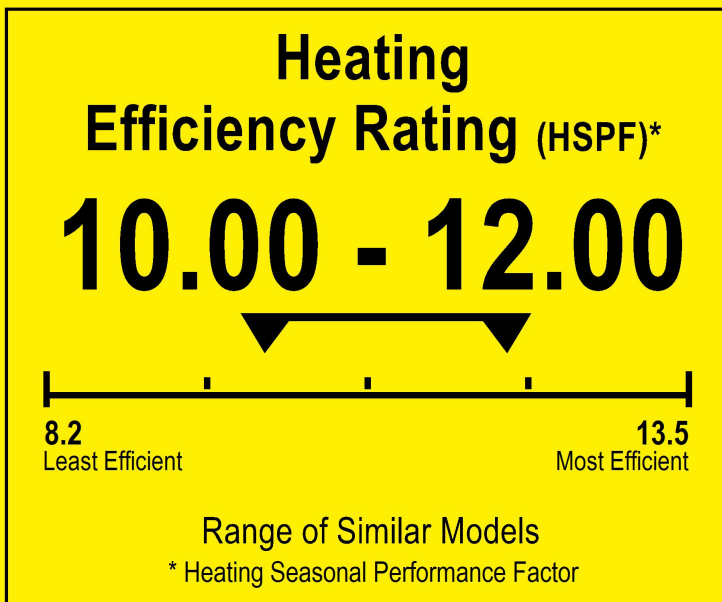

U.S. Government

Federal law prohibits removal of this label before consumer purchase.

ENERGYGUIDE

Heat Pump
Cooling and Heating
Split System

CLASSIC
Model MRSVHC18AS

▼ This system's efficiency ratings depend on the coil your contractor installs with this unit. The heating efficiency rating varies slightly in different geographic regions. Ask your contractor for details.