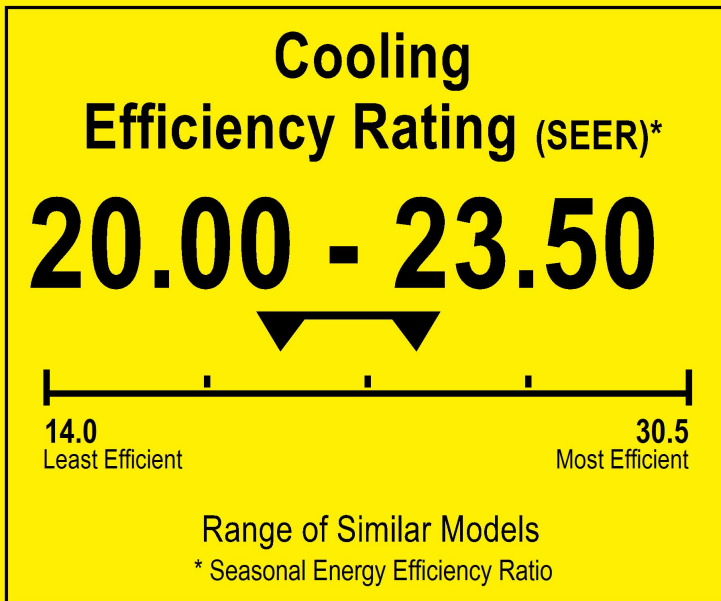

U.S. Government

Federal law prohibits removal of this label before consumer purchase.

ENERGYGUIDE

Heat Pump
Cooling and Heating
Split System

CLASSIC
Model MRSVHC12AS

▼ This system's efficiency ratings depend on the coil your contractor installs with this unit. The heating efficiency rating varies slightly in different geographic regions. Ask your contractor for details.