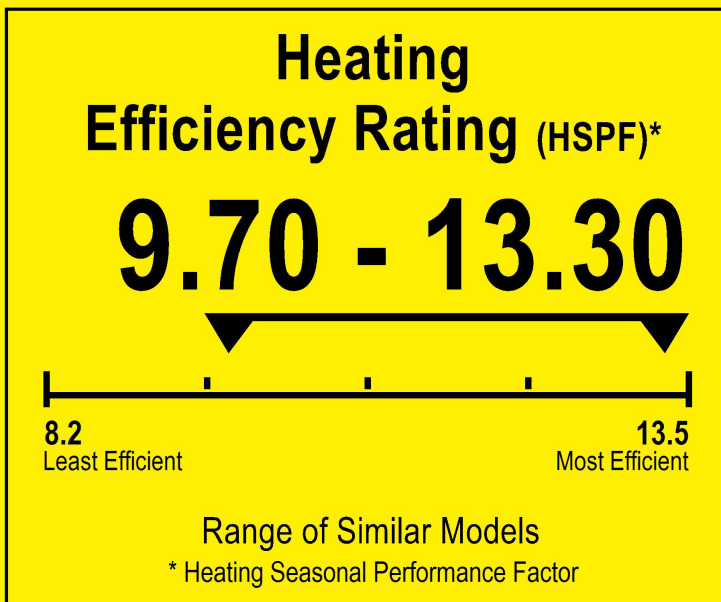

U.S. Government

Federal law prohibits removal of this label before consumer purchase.

ENERGYGUIDE

Heat Pump
Cooling and Heating
Split System

CLASSIC
Model MRSVHC12AS

▼ This system's efficiency ratings depend on the coil your contractor installs with this unit. The heating efficiency rating varies slightly in different geographic regions. Ask your contractor for details.